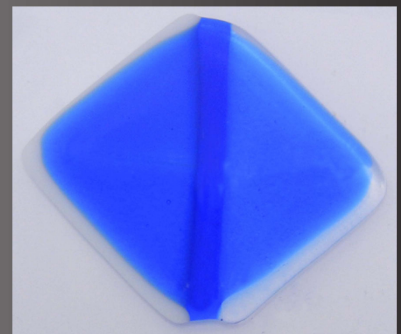

Wissmach 90™

Each color is fused to a white triangle on the left side and a clear glass triangle to the right and no additional glass in the center.

90-01 Clear

90-02 Black

90-03 White

90-04 Blue

90-05 Light Green

90-06 Coral

90-07 Grey

90-08 Amber

90-09 Violet

90-10 Orange/Red

90-11 Green

90-12 Blue

90-13 Red